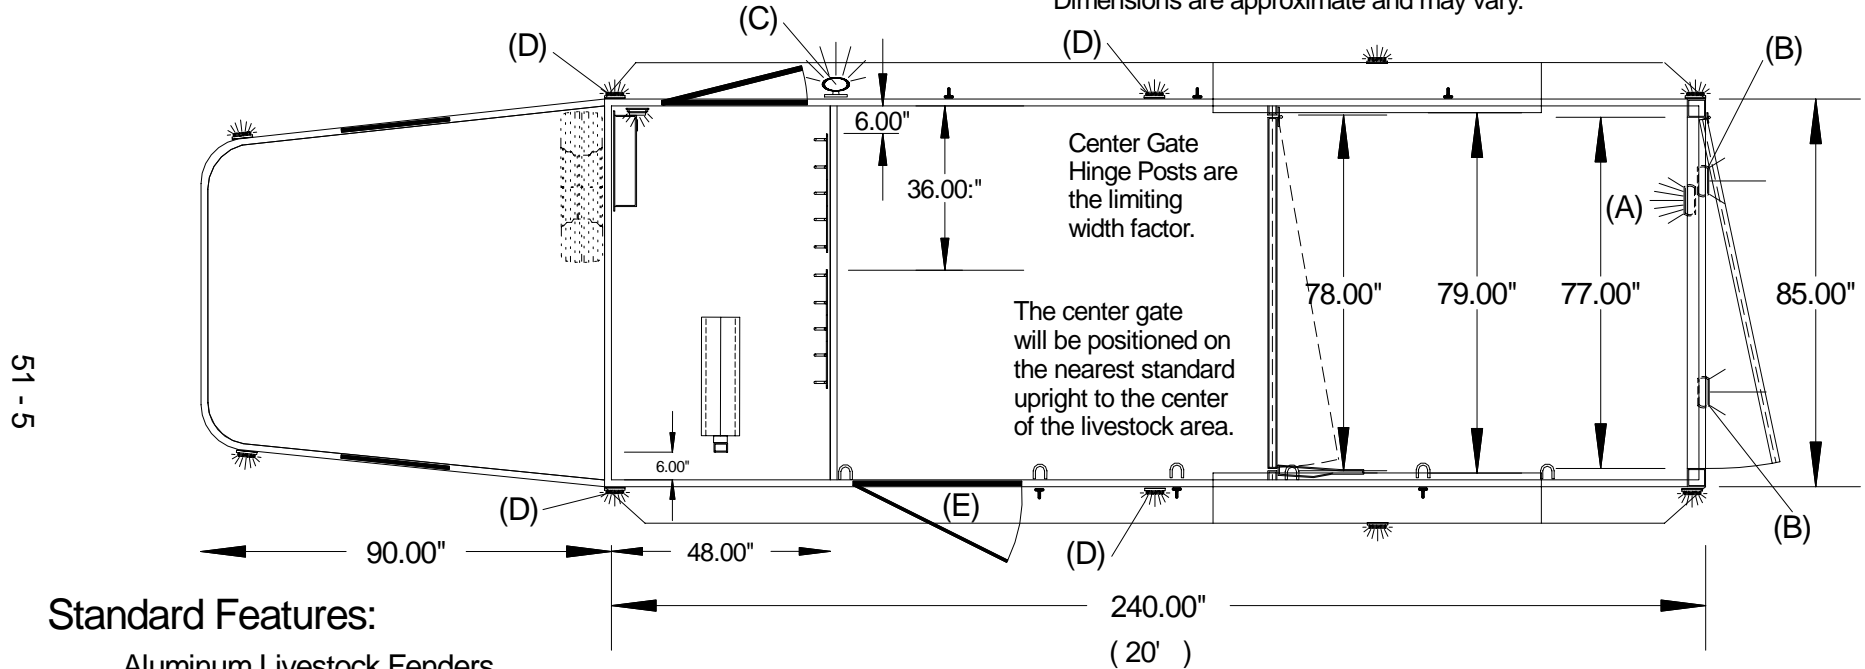

Deluxe 2 "COWBOY" Package

Model - 7 ft. wide 20 ft Shown

6' 6" High 7' & 8' Wide Package - 804.019
 7' High 7' & 8' Wide Package - 804.020

kdd 6-5-07
 Kiefer Built LLC reserves the right to change or alter these specifications without notice. Dimensions are approximate and may vary.

Standard Features:

- Aluminum Livestock Fenders
- Delete Calf Gate
- Dome Light above Camper Door - Inside (1) as shown
- Carpet on G/N Pan and Drop Down
- Brush Box (mounted on G/N Wall 12 inches above floor inside camper door)
- Dakota Light in Rear area above rear door (A)
- Recessed Load lights with toggle switch (B)
- Load Light by Camper Door (C)
- (2) sets extra clearance lights (D)
- 37" Escape Door Driver Side (E)
- (12) Tie Loops (6 - Inside DS, 3 - each side Outside)
- Rubber Mats (including dressing room and horse area)

- Enclosed Front of Wall Off - Smooth
- Permanent Aluminum Wall Off located 4 Ft. Straight Accross
- Premium Camper Door w/Screen 32" x 72" (Passenger Side)
- Windows in Gooseneck Sidewall 18" x 24"
- Complete Spare (Tire and Wheel)
- 4 Stack Post Saddle Rack in Dressing Room Centered on Driver Side
- (2) Sets Aluminum (5) Hook Bridle Rack mounted in line 72" above floor
- First Bridle Rack begins 6 inches from passenger wall, second Bridle Rack begins 36 inches from passenger wall.