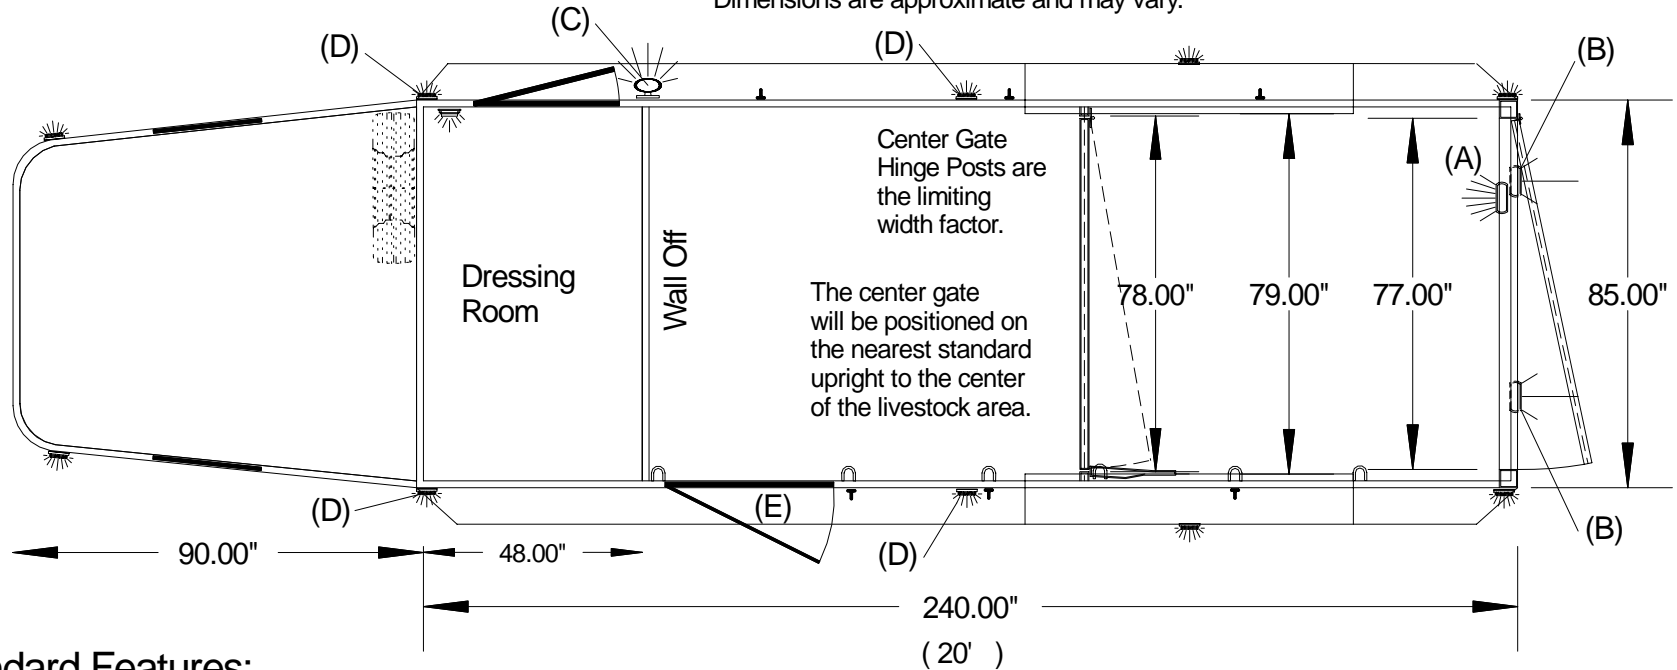

# Deluxe 2 "SHOW CATTLE" Package

Model - 7 ft. wide 20 ft Shown

6' 6" High 7' & 8' Wide Package - 804.015  
7' High 7' & 8' Wide Package - 804.016

kdd 6-5-07  
Kiefer Built LLC reserves the right to change or alter these specifications without notice.  
Dimensions are approximate and may vary.

## Standard Features:

- Aluminum Livestock Fenders
- Delete Calf Gate
- Dome Light above Camper Door - Inside (1) as shown
- Carpet on G/N Pan and Drop Down
- Dakota Light in Rear area above rear door (A)
- Recessed Load lights with toggle switch (B)
- Load Light by Camper Door (C)
- (2) sets extra clearance lights (D)
- 37" Escape Door Driver Side (E)

- Enclosed Front of Wall Off - Smooth
- Permanent Aluminum Wall Off located 4 Ft. Straight Across
- Premium Camper Door w/Screen 32" x 72" (Passenger Side)
- Windows in Gooseneck Sidewall 18" x 24"
- Complete Spare (Tire and Wheel)
- Standard Center Divider Gate
- (6) Aluminum Tie Loops Inside Driver Side Wall
- (6) Standard Tie Loops Outside 3 per side